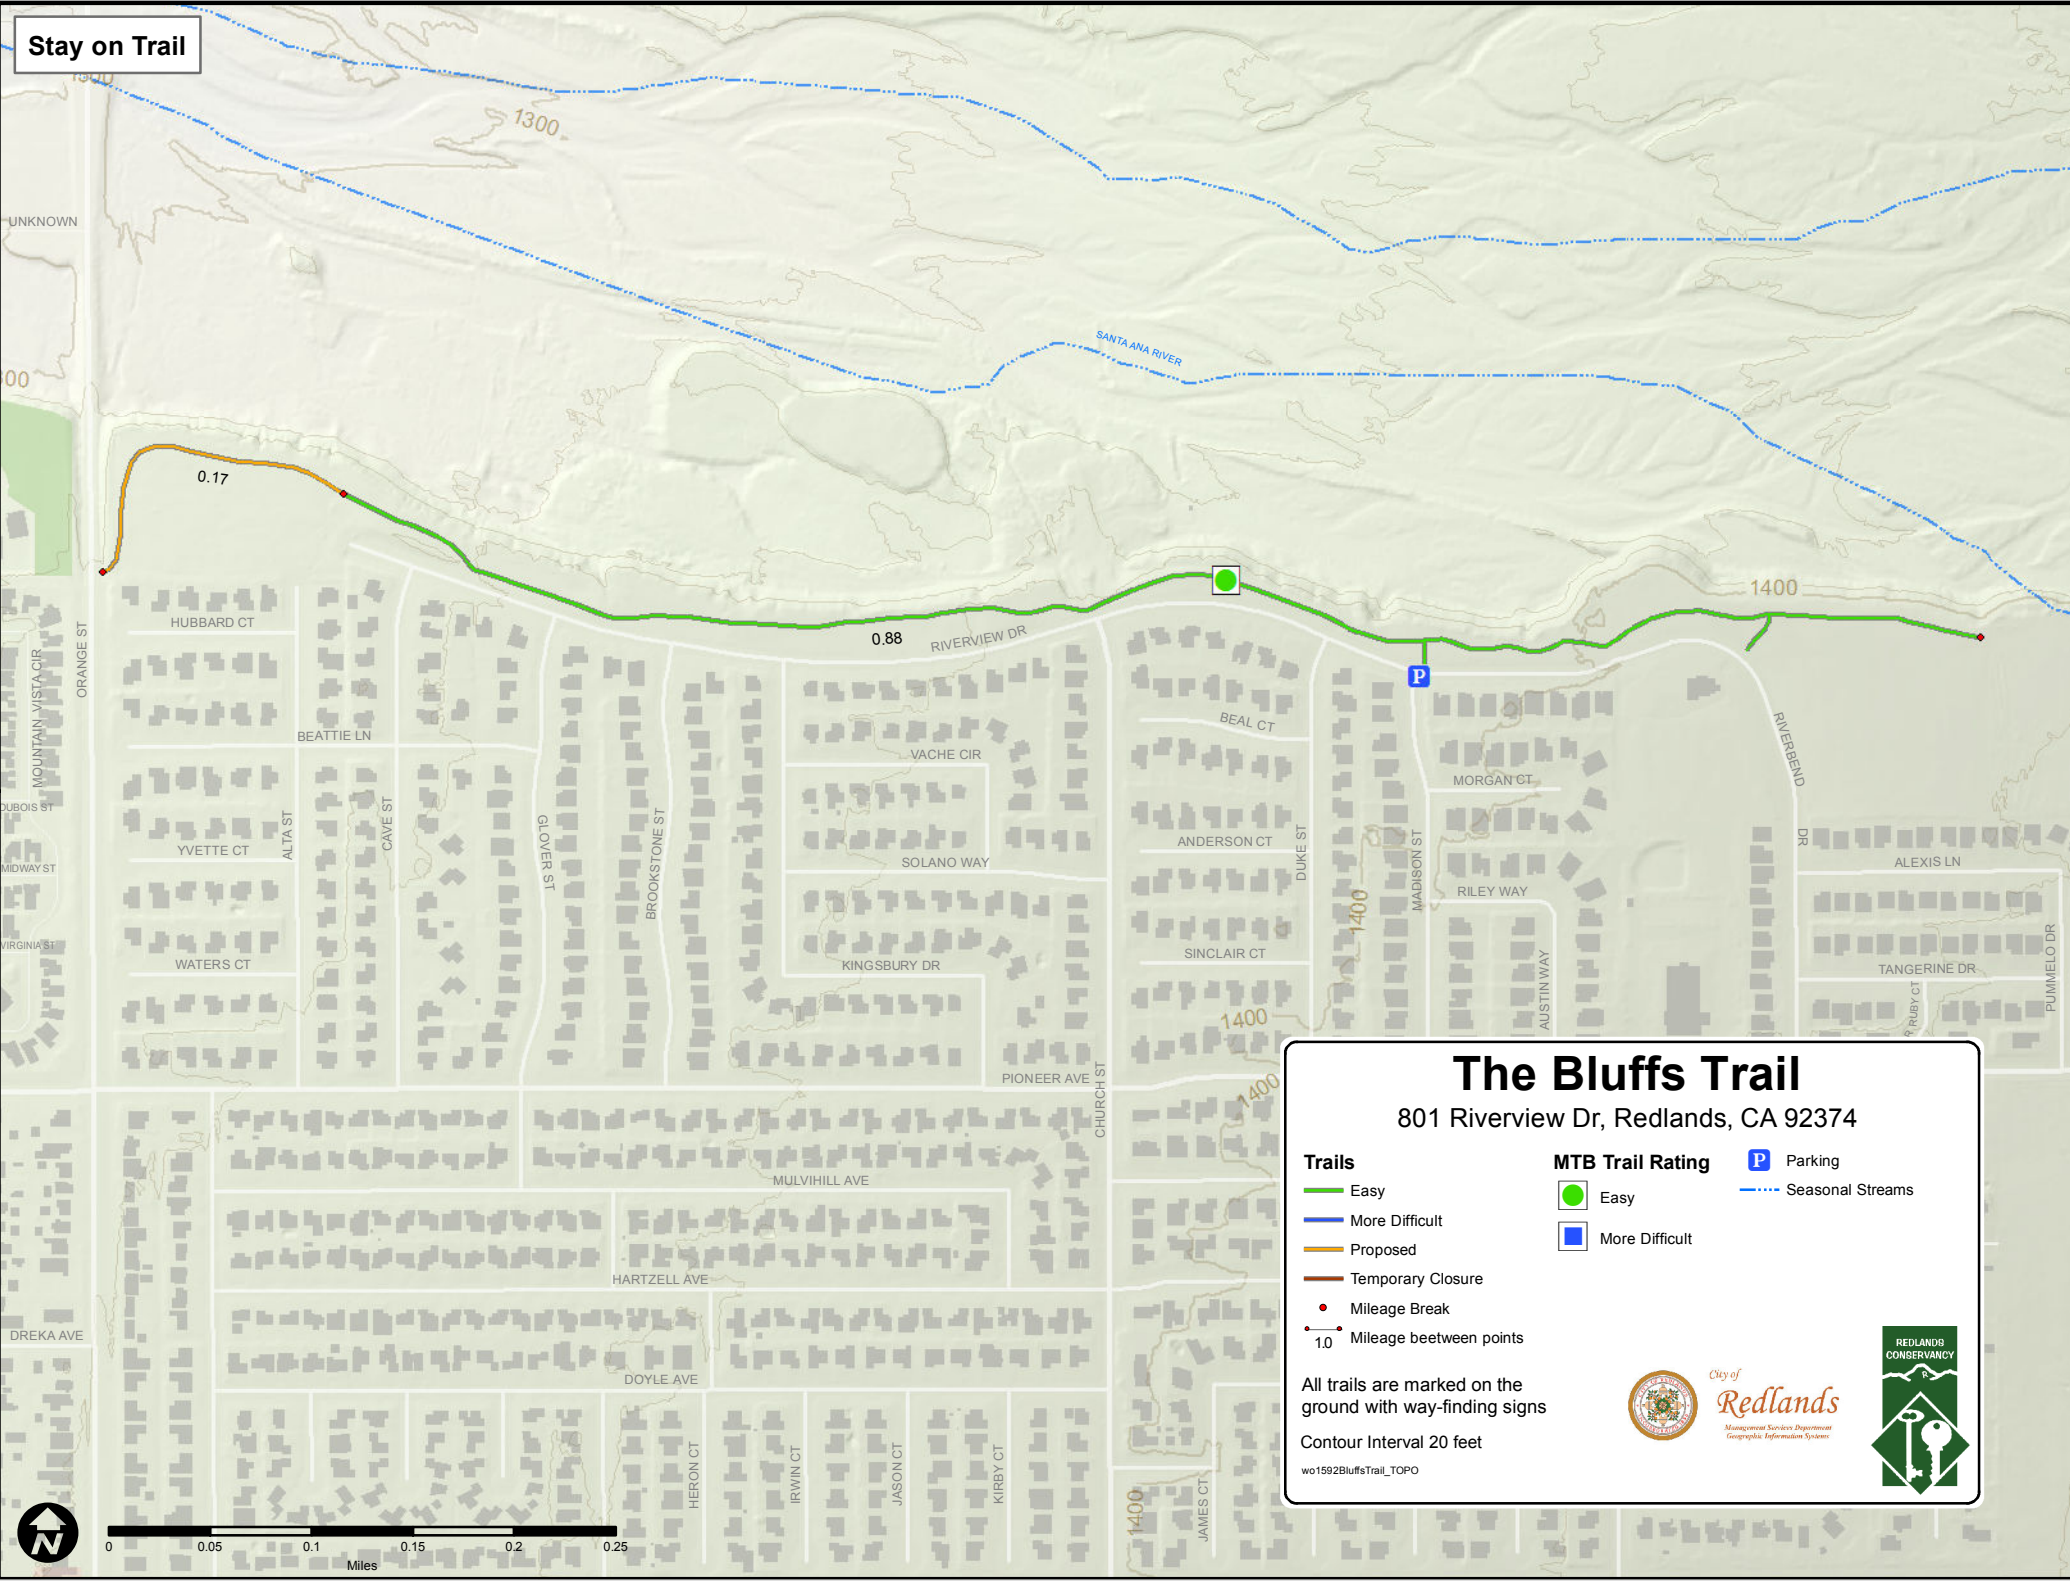

Stay on Trail

The Bluffs Trail

801 Riverview Dr, Redlands, CA 92374

- Trails**
 - Easy
 - More Difficult
 - Proposed
 - Temporary Closure
 - Mileage Break
 - 1.0 Mileage between points
- MTB Trail Rating**
 - Easy
 - More Difficult
- P** Parking
- - - Seasonal Streams

All trails are marked on the ground with way-finding signs

Contour Interval 20 feet

w01592BluffsTrail_TOPO