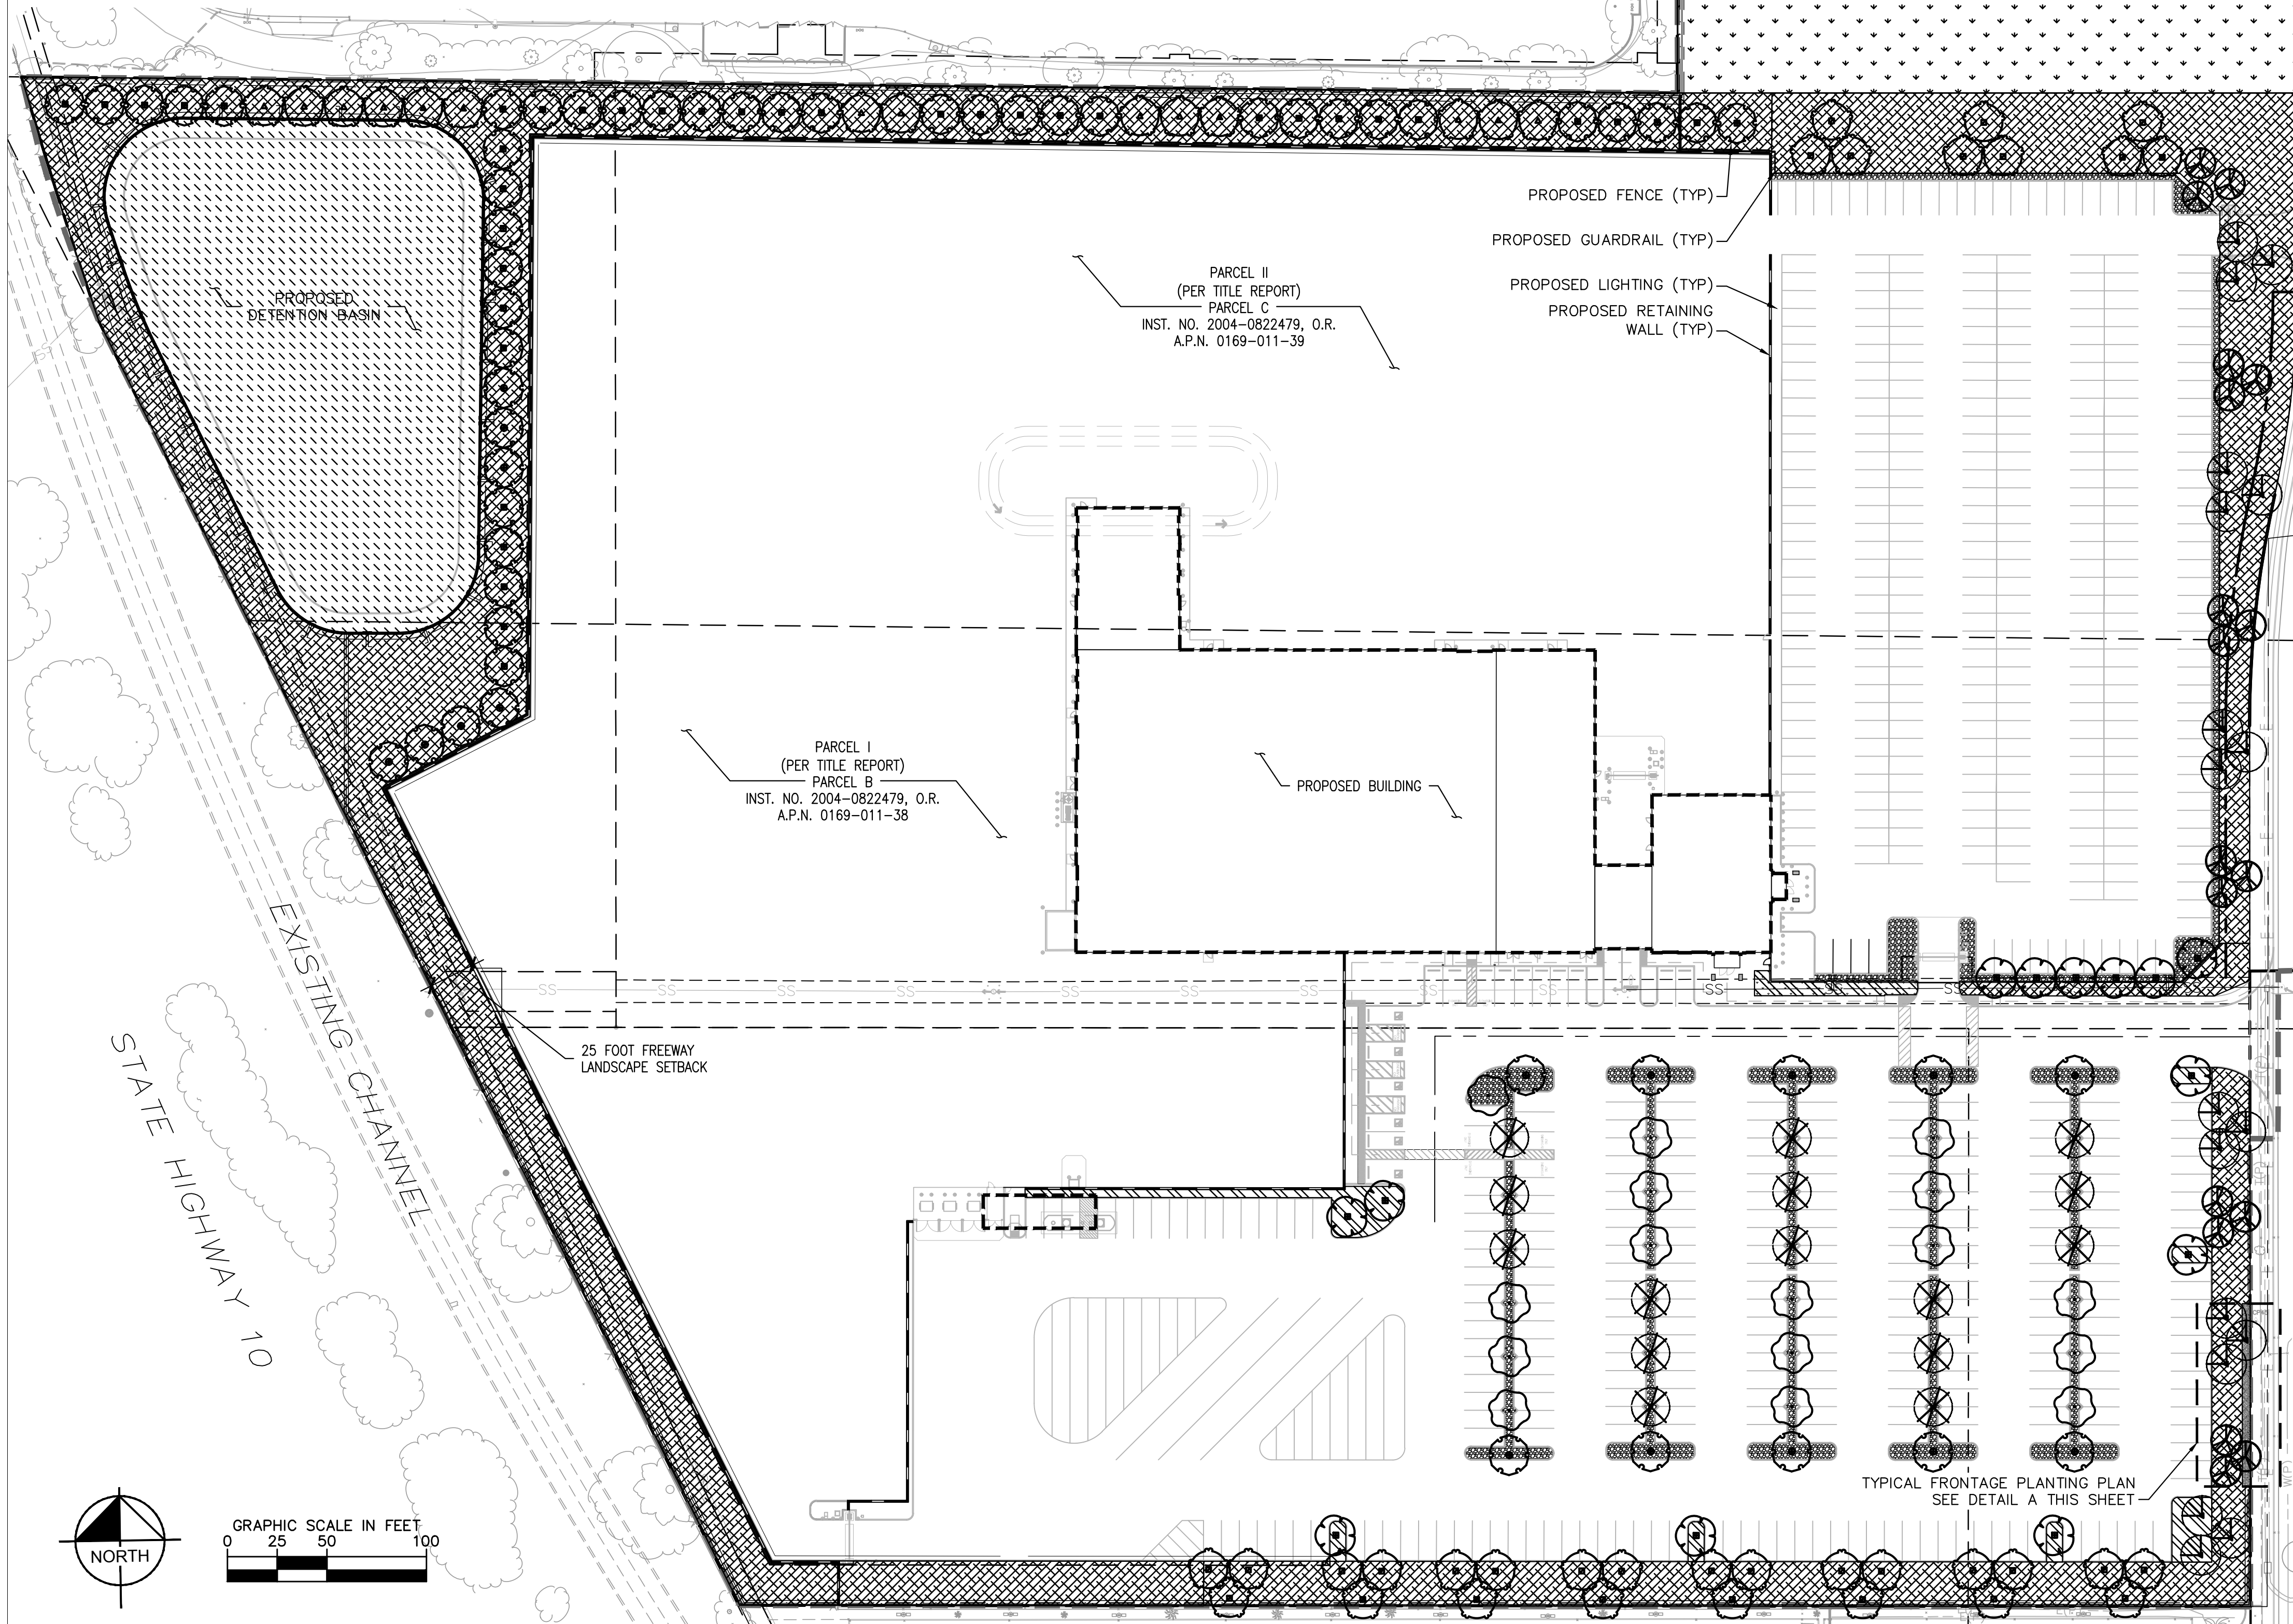

Kimley»Horn
© 2023 KIMLEY-HORN AND ASSOCIATES, INC.
3880 LEMON STREET, SUITE 420, RIVERSIDE, CA 92501
PHONE: 951-543-9868
WWW.KIMLEY-HORN.COM

ENTITLEMENT PLANS

MICHAEL LEDBETTER - LLA 5553
NOT RELEASED FOR CONSTRUCTION

LATEST DA/PC
DRAWN BY: CG
CHECKED BY: ML

REV#	DATE	DESCRIPTION	BY

CARMAX
THE AUTO SUPERSTORE
STORE NUMBER 4033
BROCKTON AVENUE &
NEW YORK STREET
REDLANDS, US 92374

BENCHMARK: BRASS DISK IN TOP OF CURB
@ SW CORNER TEXAS ST & LUGONIA AVENUE
12' WEST OF WEST END RETURN.
ELEVATION 1318.59 FEET.

PROJECT NO. 195440002
DATE 1/16/2023
SHEET TITLE PRELIMINARY LANDSCAPE PLAN
SHEET NO. L1.0