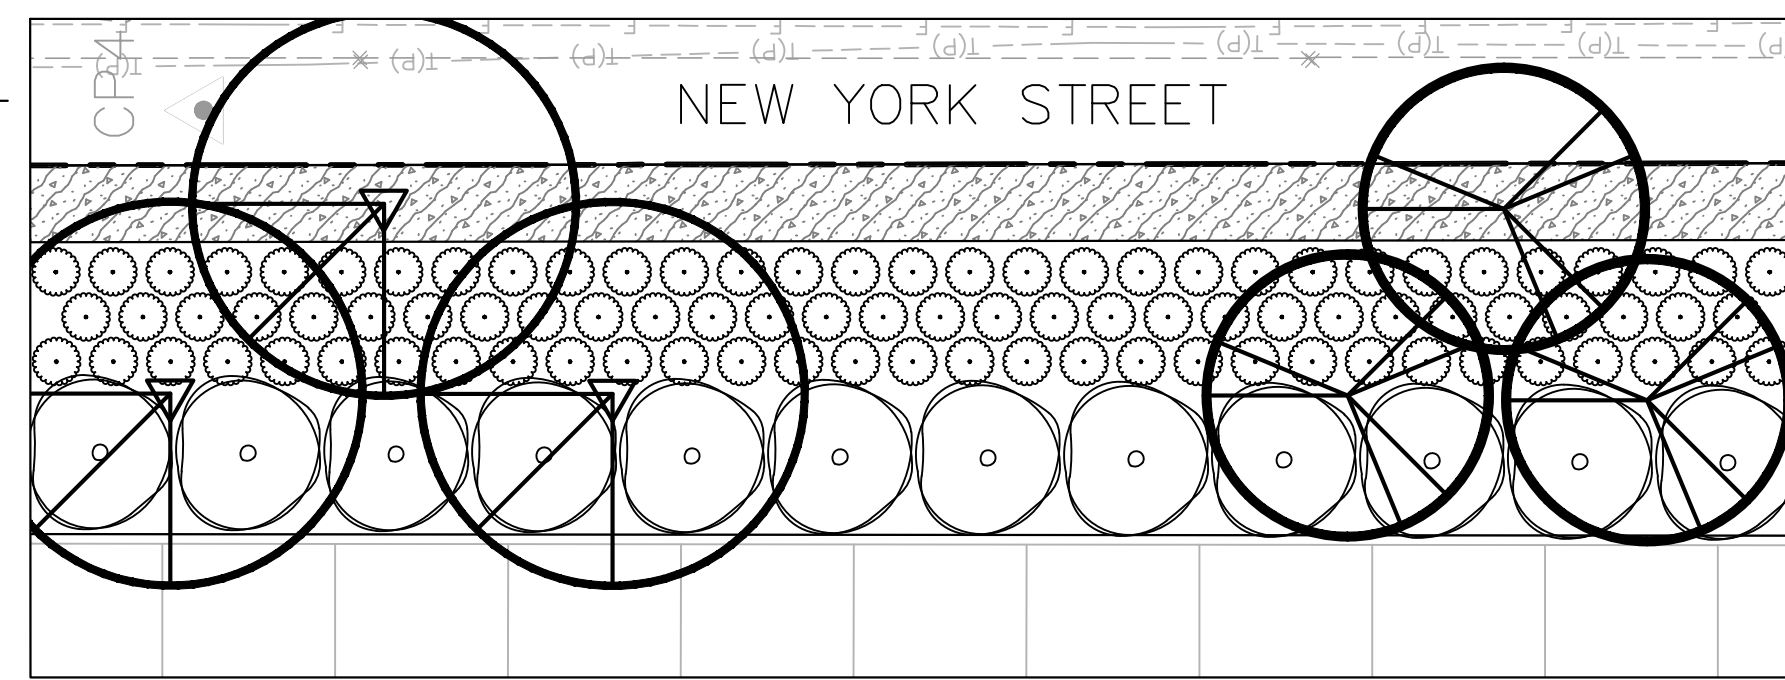

PLANT LEGEND:

TREES

BOTANICAL / COMMON NAME
ARBUTUS X MARINA / STRAWBERRY TREE
CERCIS OCCIDENTALIS / WESTERN REDBUD

SHRUBS

BOTANICAL / COMMON NAME
CEANOTHUS X 'CONCHA' / CONCHA WILD LILAC
MUHLENBERGIA DUBIA / PINE MUHLY

GROUND COVERS

BOTANICAL / COMMON NAME
ARCTOSTAPHYLOS 'PACIFIC MIST' / PACIFIC MIST MANZANITA

TYPICAL FRONTAGE PLANTING PLAN

PLANT LEGEND:

TREES

QTY	BOTANICAL / COMMON NAME	CONT
13	ALBIZIA JULIBRISSIS / SILK TREE	36" BOX
18	ARBUTUS X MARINA / STRAWBERRY TREE	15 GAL.
16	CEANOTHUS X 'RAY HARTMAN' / RAY HARTMAN WILD LILAC STANDARD TRUNK.	15 GAL.
18	CERCIS OCCIDENTALIS / WESTERN REDBUD	15 GAL.
15	PISTACIA CHINENSIS / CHINESE PISTACHE	24" BOX
40	QUERCUS ILEX / HOLLY OAK	15 GAL.
17	QUERCUS ILEX / HOLLY OAK	24" BOX
14	TRISTANIA CONFERTA / BRISBANE BOX	24" BOX
33	TRISTANIA CONFERTA / BRISBANE BOX	36" BOX

HYDROSEED

97,334 SF	PARKING ISLANDS - PERIMETER SCREENING CEANOTHUS 'CONCHA' / CONCHA CEANOTHUS CEANOTHUS MARITIMUS / VALLEY VIOLET CEANOTHUS FREMONTODENDRON / FLANNEL BUSH HETEROMELES ARBUTIFOLIA / TOYON MUHLENBERGIA DUBIA / PINE MUHLY RHAMNUS CALIFORNICA / COFFEEBERRY	5 GAL.
3,467 SF	PARKING ISLANDS - UNDERSTORY ARCTOSTAPHYLOS 'PACIFIC MIST' BACCHARIS PILLULARIS 'PIGEON POINT' CAREX SPISSA / SAN DIEGO SEDGE CAREX TUMULICOLA / FOOTHILL SEDGE CEANOTHUS MARITIMUS / VALLEY VIOLET CEANOTHUS CISTUS SP ROSMARINUS OFFICINALIS	1 GAL.
38,029 SF	NATIVE BIORETENTION MIX REFER TO SEED MIX BELOW.	
77,714 SF	NON - IRRIGATED HYDROSEED REFER TO SEED MIX BELOW.	

SITE LEGEND:

- --- PROJECT PROPERTY LINE / RIGHT-OF-WAY
- --- DIVIDING PARCEL LINE LINE
- --- EASEMENT LINE / SETBACK LINE
- --- APPROXIMATE LIMIT OF WORK LINE
- --- PROPOSED BUILDING LIMITS
- --- PROPOSED ROCK GROUND COVER

SITE TABULATIONS:

TOTAL SITE AREA: 812,753 SF
TOTAL LANDSCAPE AREA: 234,571 SF
% LANDSCAPE: 29%
REQUIRED PARKING LOT TREE TOTAL: 48
PROVIDED PARKING LOT TREE TOTAL: 49
REQUIRED SCREENING TREE TOTAL: 75
PROVIDED SCREENING TREE TOTAL: 75
PERCENTAGE OF LANDSCAPE WITHIN PARKING LOT AREA: 14%

SEED MIX LEGEND

NON-IRRIGATED HYDROSEED MIX	
SCIENTIFIC NAME	COMMON NAME
BROMUS CARINATUS	CALIFORNIA BROME
CLARKIA PURPUREA	WINECUP CLARKIA
ELYMUS GLAUCUS	BLUE WILDRIE
ERIOPHYLLUM LANATUM	OREGON SUNSHINE
ESCHSCHOLZIA CALIFORNICA	CALIFORNIA POPPY
FESTUCA MICROSTACHYS	SMALL FESCUE
LUPINUS NANUS	SKY LUPINE
TRIFOLIUM CILIATUM	NATIVE FOOTHILL CLOVER

NATIVE BIORETENTION MIX	
SCIENTIFIC NAME	COMMON NAME
CAREX DIVULSA	BERKELEY SEDGE
DESCHAMPSIA CAESPITOSA	TUFTED HAIRGRASS
FESTUCA IDAHOENSIS	IDAHO FESCUE
FESTUCA OVINA INGRATA	WESTERN FESCUE
FESTUCA RUBRA MOLATE	MOLATE RED FESCUE