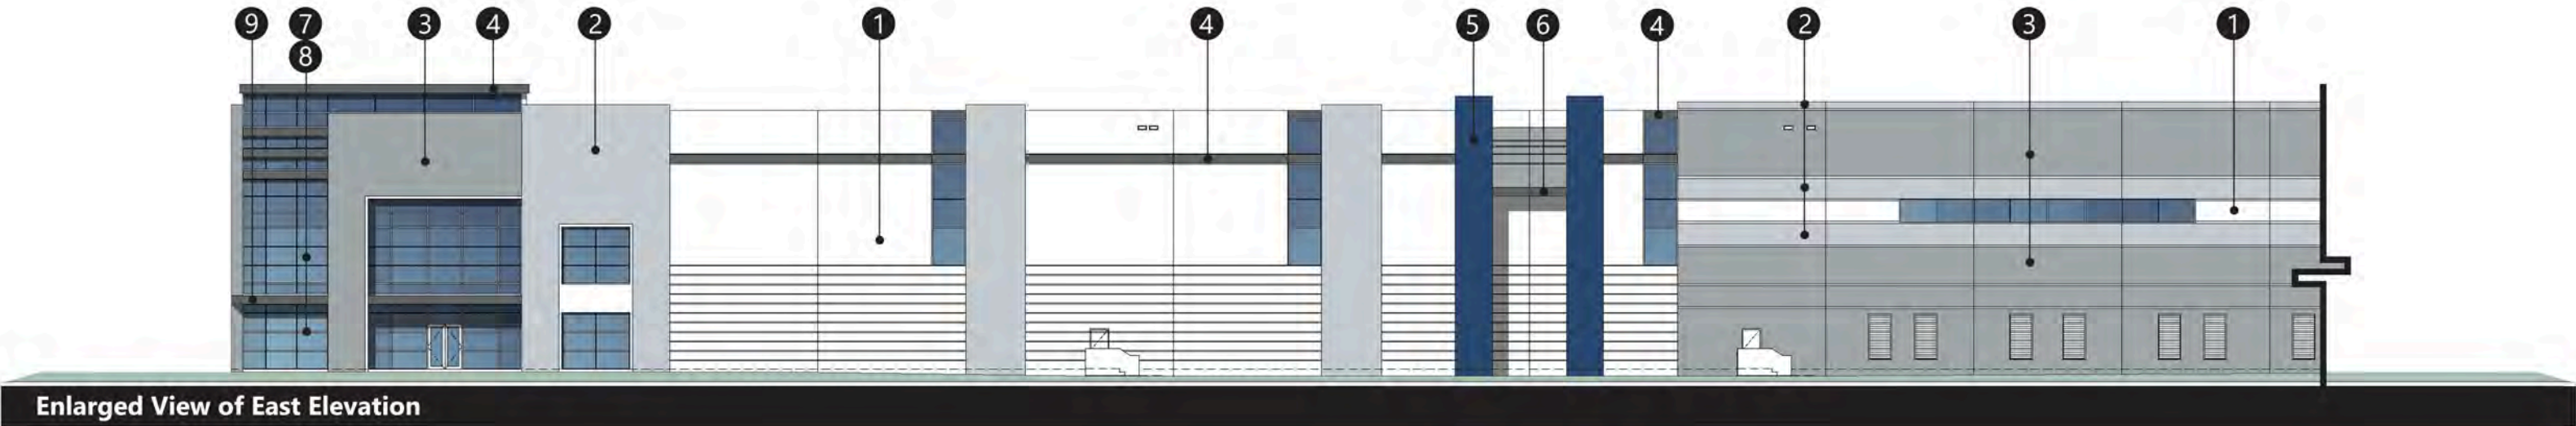

North Elevation

West Elevation

South Elevation

East Elevation

Conceptual Colored Elevations - 40ft clear

1101 CALIFORNIA

Redlands, CA #22446 | 03.05.2024

- | | | | | | | | | |
|--|--|---|--|--|--|--|--|--|
| 1 | 2 | 3 | 4 | 5 | 6 | 7 | 8 | 9 |
|  |  |  |  |  |  |  |  |  |
| SHERWIN-WILLIAMS SW 7005 PURE WHITE 255-C1 | SHERWIN-WILLIAMS SW 7071 GRAY SCREEN 235-C1 | SHERWIN-WILLIAMS SW 7073 NETWORK GRAY 235-C3 | SHERWIN-WILLIAMS SW 7075 WEB GRAY 235-C6 | SHERWIN-WILLIAMS SW 6531 INDIGO 178-C7 | PPG PITT-TECH PLUS EP DTM FULL GLOSS HSS EYEBROW CANOPY W/ COLOR P4 | BLUE GLAZING | CLEAR ANODIZED MULLIONS | PPG PITT-TECH PLUS EP DTM FULL GLOSS @METAL CANOPY W/ COLOR P4 |

Conceptual Colored Elevations & Material Board - 40ft clear

1101 CALIFORNIA

Redlands, CA

#22446 03.05.2024