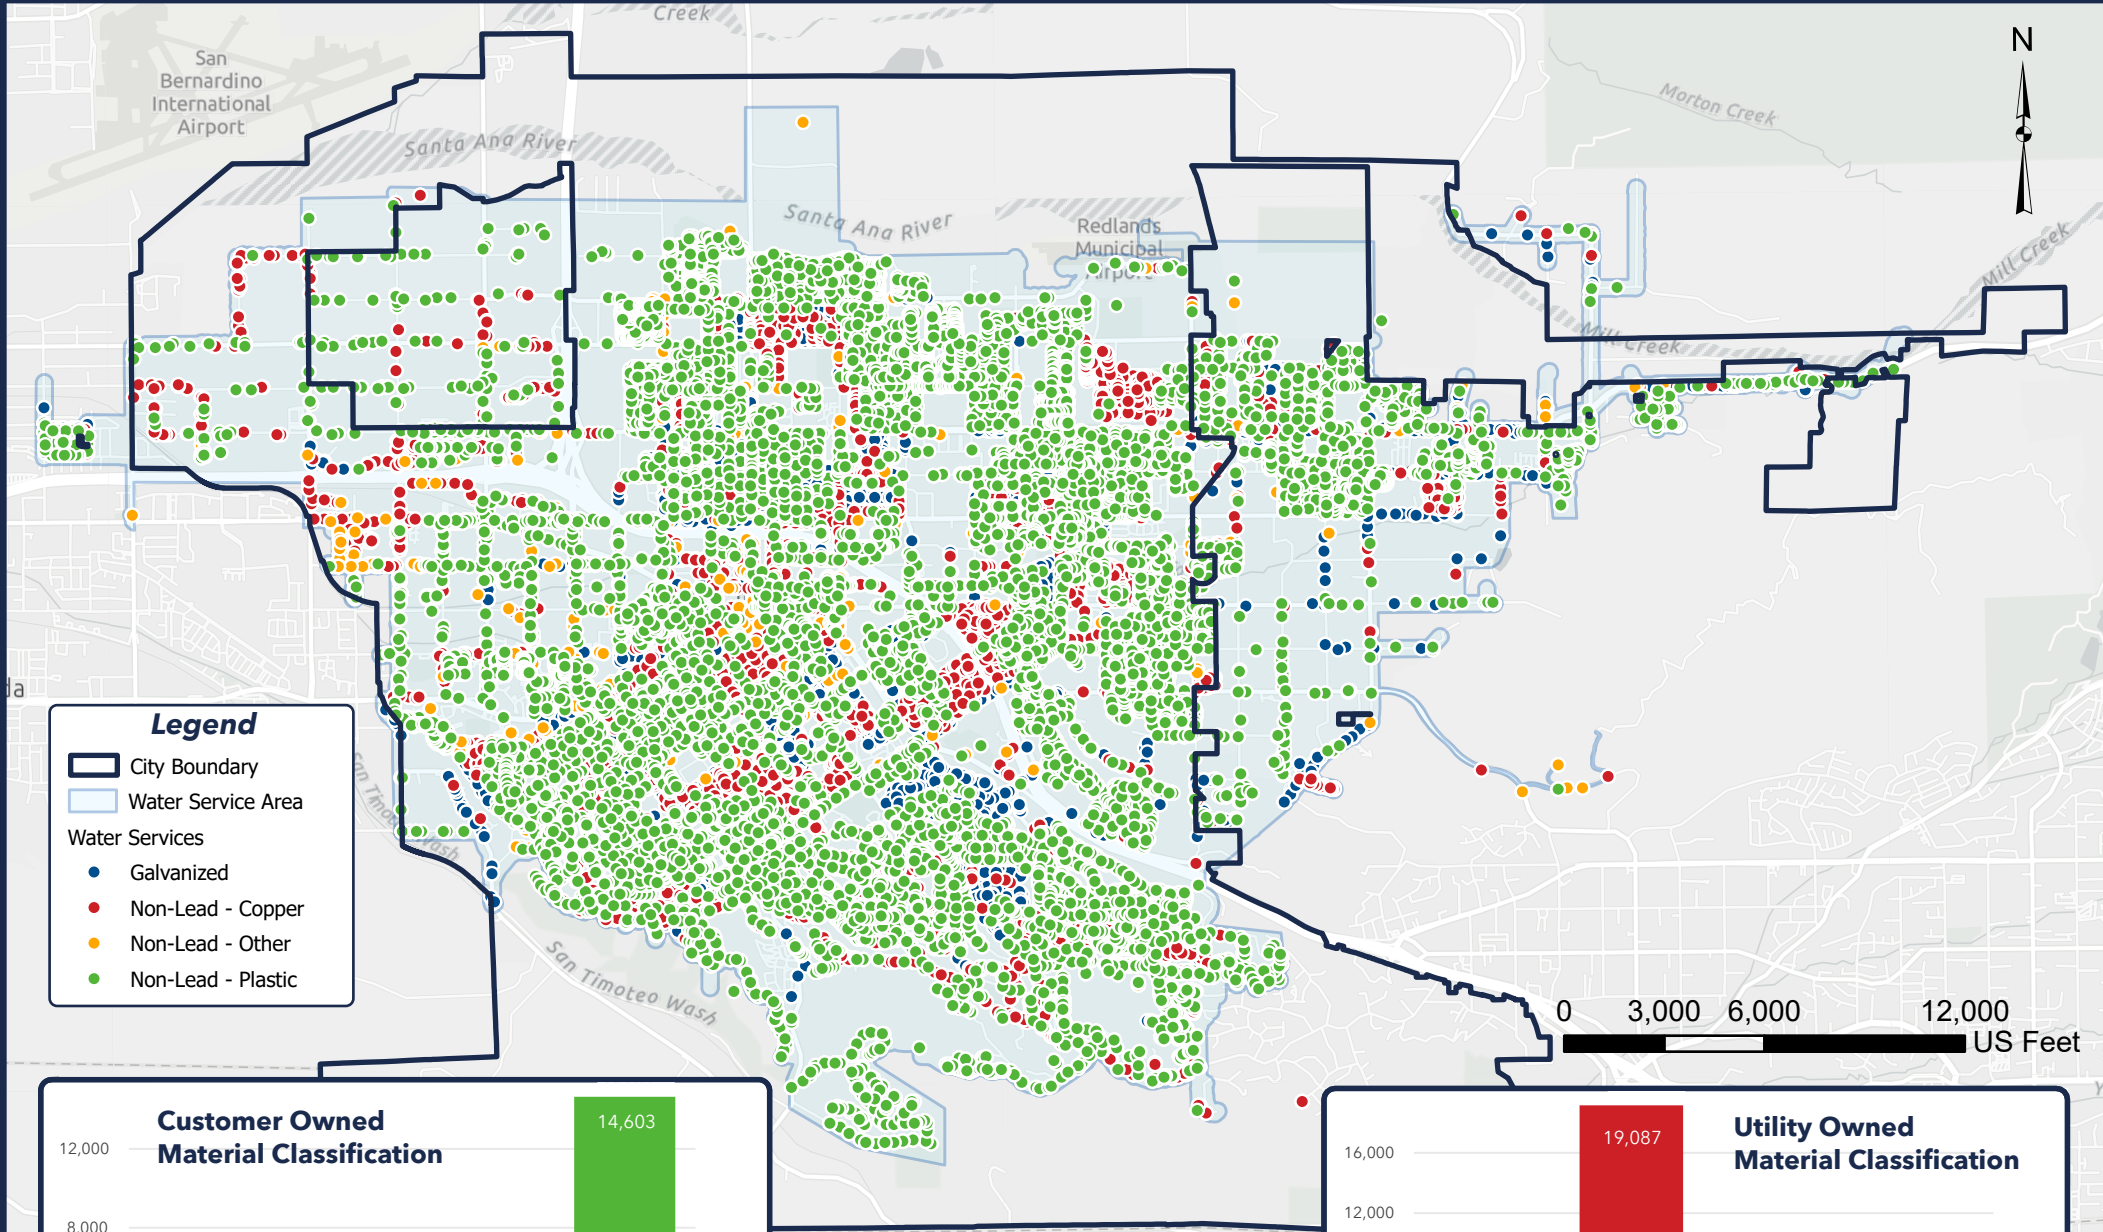

Water Lead Inventory - Service by Material

Legend

- City Boundary
- Water Service Area
- Water Services
 - Galvanized
 - Non-Lead - Copper
 - Non-Lead - Other
 - Non-Lead - Plastic